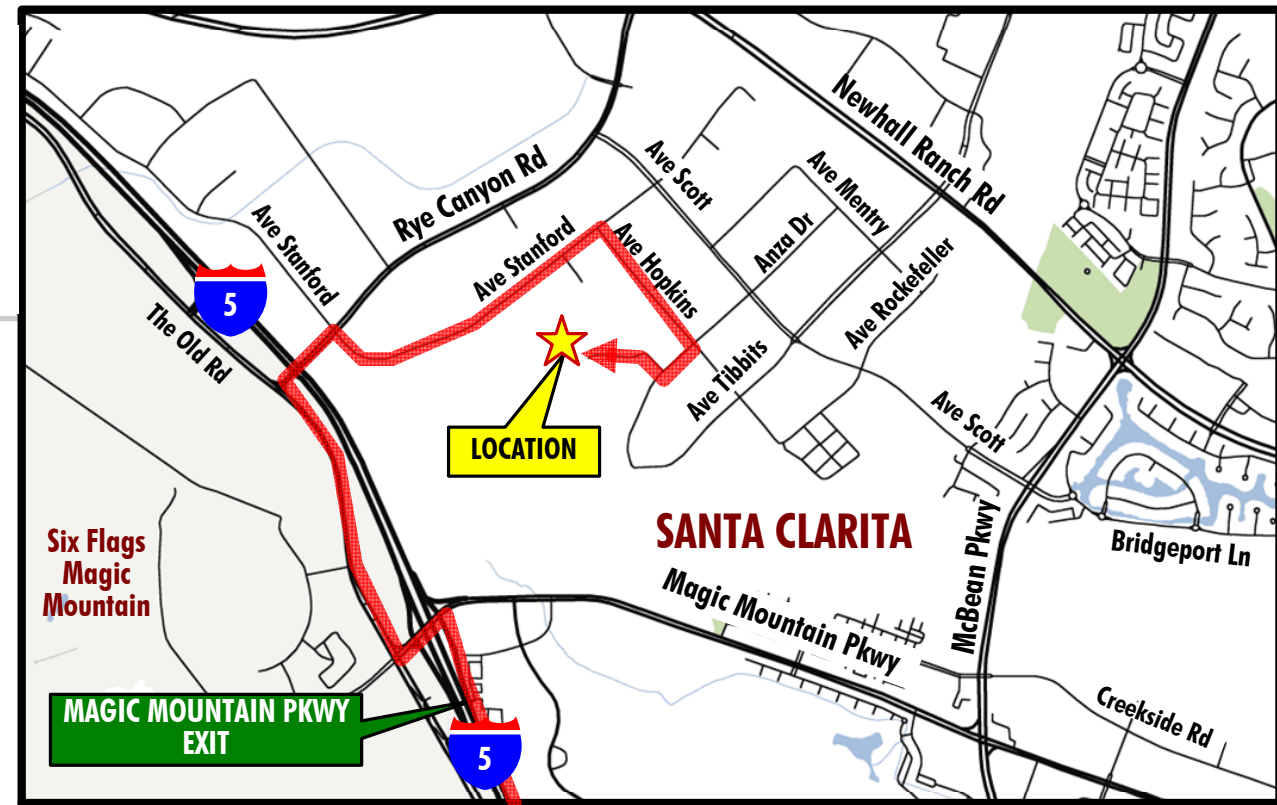

Directions from the Hollywood to the Santa Clarita Studios

1. Take the 101 FWY NORTH
2. To the 170 FWY NORTH
3. To the 5 FWY NORTH
4. Go 17.2 MILES and take the MAGIC MOUNTAIN PARKWAY EXIT
5. At the end of the OFF RAMP turn LEFT onto MAGIC MOUNTAIN PARKWAY
6. Go 0.1 MILE and turn RIGHT onto THE OLD ROAD
7. Go 0.6 MILE and turn RIGHT onto RYE CANYON RD
8. Go 0.2 MILE and turn RIGHT onto AVE STANFORD
9. Go 0.7 MILE and turn RIGHT onto AVE HOPKINS
10. Go 0.3 MILE and turn RIGHT onto ANZA DR
12. Proceed up the HILL. CHECK IN with SECURITY and park as directed.

Directions from the Westside to Santa Clarita Studios

1. Take the 10 FWY EAST
2. To the 405 FWY NORTH
3. To the 5 FWY NORTH
4. Go 11.1 MILES and take the MAGIC MOUNTAIN PARKWAY EXIT
5. At the end of the OFF RAMP turn LEFT onto MAGIC MOUNTAIN PARKWAY
6. Go 0.1 MILE and turn RIGHT onto THE OLD ROAD
7. Go 0.6 MILE and turn RIGHT onto RYE CANYON RD
8. Go 0.2 MILE and turn RIGHT onto AVE STANFORD
9. Go 0.7 MILE and turn RIGHT onto AVE HOPKINS
10. Go 0.3 MILE and turn RIGHT onto ANZA DR
11. Proceed up the HILL. CHECK IN with SECURITY and park as directed.

Directions from the Valley to the Santa Clarita Studios

1. Take the 101 FWY towards the 405 FWY NORTH
2. To the 405 FWY NORTH
3. To the 5 FWY NORTH
4. Go 11.1 MILES and take the MAGIC MOUNTAIN PARKWAY EXIT
5. At the end of the OFF RAMP turn LEFT onto MAGIC MOUNTAIN PARKWAY
6. Go 0.1 MILE and turn RIGHT onto THE OLD ROAD
7. Go 0.6 MILE and turn RIGHT onto RYE CANYON RD
8. Go 0.2 MILE and turn RIGHT onto AVE STANFORD
9. Go 0.7 MILE and turn RIGHT onto AVE HOPKINS
10. Go 0.3 MILE and turn RIGHT onto ANZA DR
11. Proceed up the HILL. CHECK IN with SECURITY and park as directed.

H **NEAREST HOSPITAL**
Henry Mayo Medical Center
23845 McBean Parkway
Valencia CA 91355
(661) 253-8000