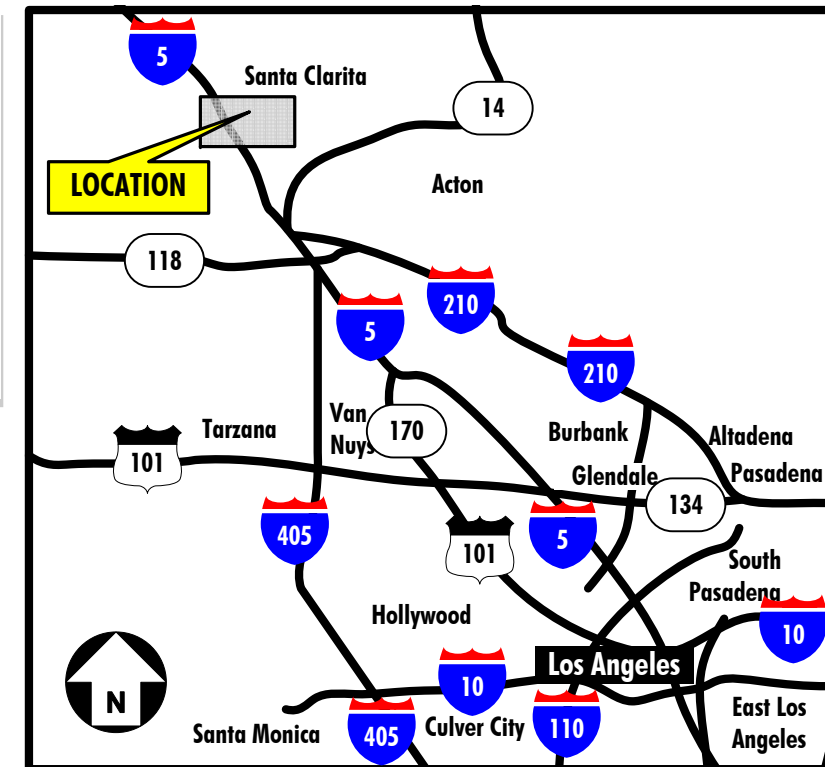

**Directions from the Hollywood to the Santa Clarita Studios**

1. Take the 101 FWY NORTH
2. To the 170 FWY NORTH
3. To the 5 FWY NORTH
4. Go 17.2 MILES and take the MAGIC MOUNTAIN PARKWAY EXIT
5. At the end of the OFF RAMP turn LEFT onto MAGIC MOUNTAIN PARKWAY
6. Go 0.1 MILE and turn RIGHT onto THE OLD ROAD
7. Go 0.6 MILE and turn RIGHT onto RYE CANYON RD
8. Go 0.2 MILE and turn RIGHT onto AVE STANFORD
9. Go 0.7 MILE and turn RIGHT onto AVE HOPKINS
10. Go 0.3 MILE and turn RIGHT onto ANZA DR
12. Proceed up the HILL. CHECK IN with SECURITY and park as directed.

**Directions from the Westside to Santa Clarita Studios**

1. Take the 10 FWY EAST
2. To the 405 FWY NORTH
3. To the 5 FWY NORTH
4. Go 11.1 MILES and take the MAGIC MOUNTAIN PARKWAY EXIT
5. At the end of the OFF RAMP turn LEFT onto MAGIC MOUNTAIN PARKWAY
6. Go 0.1 MILE and turn RIGHT onto THE OLD ROAD
7. Go 0.6 MILE and turn RIGHT onto RYE CANYON RD
8. Go 0.2 MILE and turn RIGHT onto AVE STANFORD
9. Go 0.7 MILE and turn RIGHT onto AVE HOPKINS
10. Go 0.3 MILE and turn RIGHT onto ANZA DR
11. Proceed up the HILL. CHECK IN with SECURITY and park as directed.

**Directions from the Valley to the Santa Clarita Studios**

1. Take the 101 FWY towards the 405 FWY NORTH
2. To the 405 FWY NORTH
3. To the 5 FWY NORTH
4. Go 11.1 MILES and take the MAGIC MOUNTAIN PARKWAY EXIT
5. At the end of the OFF RAMP turn LEFT onto MAGIC MOUNTAIN PARKWAY
6. Go 0.1 MILE and turn RIGHT onto THE OLD ROAD
7. Go 0.6 MILE and turn RIGHT onto RYE CANYON RD
8. Go 0.2 MILE and turn RIGHT onto AVE STANFORD
9. Go 0.7 MILE and turn RIGHT onto AVE HOPKINS
10. Go 0.3 MILE and turn RIGHT onto ANZA DR
11. Proceed up the HILL. CHECK IN with SECURITY and park as directed.

**H** **NEAREST HOSPITAL**  
Henry Mayo Medical Center  
23845 McBean Parkway  
Valencia CA 91355  
(661) 253-8000