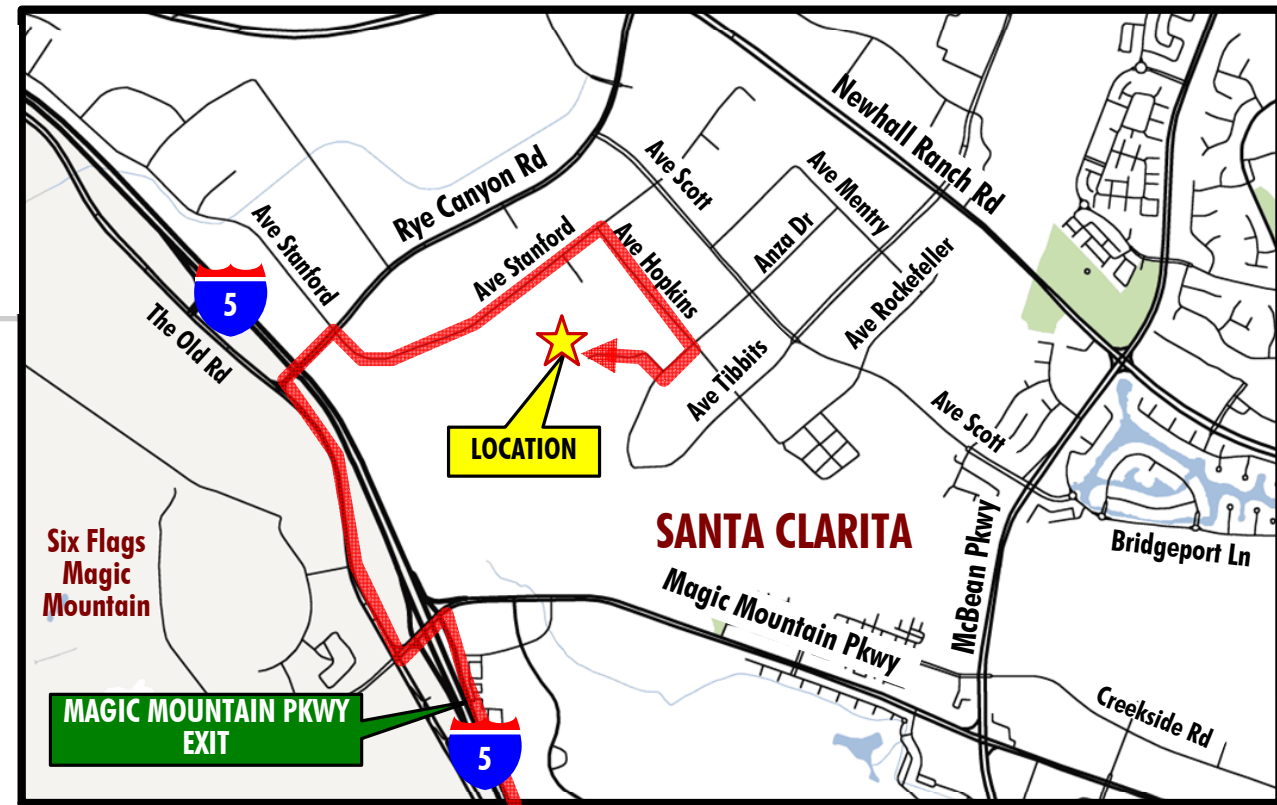

**Directions from the Hollywood to the Santa Clarita Studios**

1. Take the 101 FWY NORTH
2. To the 170 FWY NORTH
3. To the 5 FWY NORTH
4. Go 17.2 MILES and take the MAGIC MOUNTAIN PARKWAY EXIT
5. At the end of the OFF RAMP turn LEFT onto MAGIC MOUNTAIN PARKWAY
6. Go 0.1 MILE and turn RIGHT onto THE OLD ROAD
7. Go 0.6 MILE and turn RIGHT onto RYE CANYON RD
8. Go 0.2 MILE and turn RIGHT onto AVE STANFORD
9. Go 0.7 MILE and turn RIGHT onto AVE HOPKINS
10. Go 0.3 MILE and turn RIGHT onto ANZA DR
12. Proceed up the HILL. CHECK IN with SECURITY and park as directed.

**Directions from the Westside to Santa Clarita Studios**

1. Take the 10 FWY EAST
2. To the 405 FWY NORTH
3. To the 5 FWY NORTH
4. Go 11.1 MILES and take the MAGIC MOUNTAIN PARKWAY EXIT
5. At the end of the OFF RAMP turn LEFT onto MAGIC MOUNTAIN PARKWAY
6. Go 0.1 MILE and turn RIGHT onto THE OLD ROAD
7. Go 0.6 MILE and turn RIGHT onto RYE CANYON RD
8. Go 0.2 MILE and turn RIGHT onto AVE STANFORD
9. Go 0.7 MILE and turn RIGHT onto AVE HOPKINS
10. Go 0.3 MILE and turn RIGHT onto ANZA DR
11. Proceed up the HILL. CHECK IN with SECURITY and park as directed.

**Directions from the Valley to the Santa Clarita Studios**

1. Take the 101 FWY towards the 405 FWY NORTH
2. To the 405 FWY NORTH
3. To the 5 FWY NORTH
4. Go 11.1 MILES and take the MAGIC MOUNTAIN PARKWAY EXIT
5. At the end of the OFF RAMP turn LEFT onto MAGIC MOUNTAIN PARKWAY
6. Go 0.1 MILE and turn RIGHT onto THE OLD ROAD
7. Go 0.6 MILE and turn RIGHT onto RYE CANYON RD
8. Go 0.2 MILE and turn RIGHT onto AVE STANFORD
9. Go 0.7 MILE and turn RIGHT onto AVE HOPKINS
10. Go 0.3 MILE and turn RIGHT onto ANZA DR
11. Proceed up the HILL. CHECK IN with SECURITY and park as directed.

**H** **NEAREST HOSPITAL**  
Henry Mayo Medical Center  
23845 McBean Parkway  
Valencia CA 91355  
(661) 253-8000