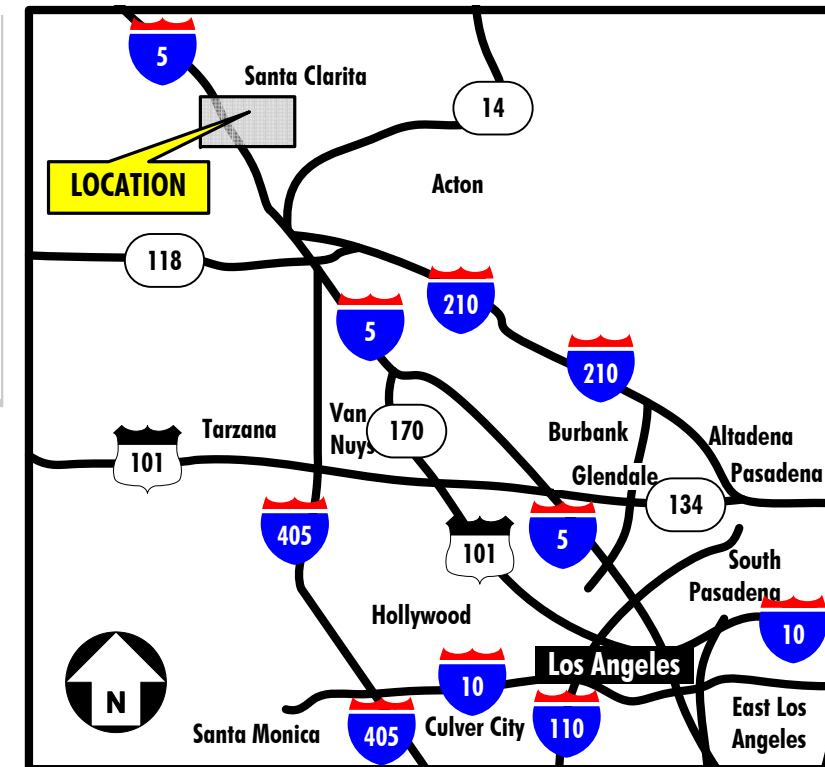

Directions from the Hollywood to the Santa Clarita Studios

1. Take the 101 FWY NORTH
2. To the 170 FWY NORTH
3. To the 5 FWY NORTH
4. Go 17.2 MILES and take the MAGIC MOUNTAIN PARKWAY EXIT
5. At the end of the OFF RAMP turn LEFT onto MAGIC MOUNTAIN PARKWAY
6. Go 0.1 MILE and turn RIGHT onto THE OLD ROAD
7. Go 0.6 MILE and turn RIGHT onto RYE CANYON RD
8. Go 0.2 MILE and turn RIGHT onto AVE STANFORD
9. Go 0.7 MILE and turn RIGHT onto AVE HOPKINS
10. Go 0.3 MILE and turn RIGHT onto ANZA DR
12. Proceed up the HILL. CHECK IN with SECURITY and park as directed.

Directions from the Westside to Santa Clarita Studios

1. Take the 10 FWY EAST
2. To the 405 FWY NORTH
3. To the 5 FWY NORTH
4. Go 11.1 MILES and take the MAGIC MOUNTAIN PARKWAY EXIT
5. At the end of the OFF RAMP turn LEFT onto MAGIC MOUNTAIN PARKWAY
6. Go 0.1 MILE and turn RIGHT onto THE OLD ROAD
7. Go 0.6 MILE and turn RIGHT onto RYE CANYON RD
8. Go 0.2 MILE and turn RIGHT onto AVE STANFORD
9. Go 0.7 MILE and turn RIGHT onto AVE HOPKINS
10. Go 0.3 MILE and turn RIGHT onto ANZA DR
11. Proceed up the HILL. CHECK IN with SECURITY and park as directed.

Directions from the Valley to the Santa Clarita Studios

1. Take the 101 FWY towards the 405 FWY NORTH
2. To the 405 FWY NORTH
3. To the 5 FWY NORTH
4. Go 11.1 MILES and take the MAGIC MOUNTAIN PARKWAY EXIT
5. At the end of the OFF RAMP turn LEFT onto MAGIC MOUNTAIN PARKWAY
6. Go 0.1 MILE and turn RIGHT onto THE OLD ROAD
7. Go 0.6 MILE and turn RIGHT onto RYE CANYON RD
8. Go 0.2 MILE and turn RIGHT onto AVE STANFORD
9. Go 0.7 MILE and turn RIGHT onto AVE HOPKINS
10. Go 0.3 MILE and turn RIGHT onto ANZA DR
11. Proceed up the HILL. CHECK IN with SECURITY and park as directed.

H **NEAREST HOSPITAL**
Henry Mayo Medical Center
23845 McBean Parkway
Valencia CA 91355
(661) 253-8000