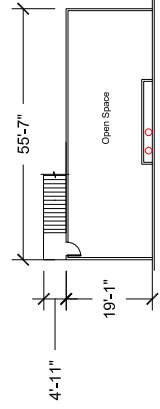

No.	Revision/Issue	Date

Project Name and Address  
**Motion Picture**  
 Santa Clarita Studios  
 28210 Ave Stanford  
 Valencia, CA 91355

Project	OCCUPANCY/T.I.
Date	09/25/21
Scale	1" = 20'-0"

Sheet  
**A2**

**2 Office Mezzanine Floor Plan**  
 Scale: 1" = 20'-0"  
 A1

**3 Stage Office Mezzanine Floor Plan**  
 Scale: 1" = 20'-0"  
 A1