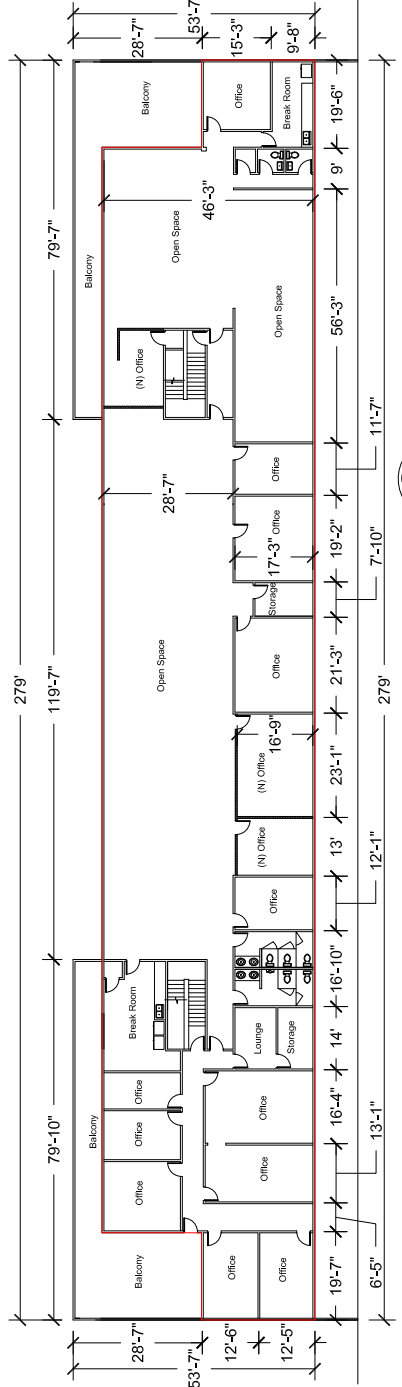

No.	Revision/Issue	Date

Project Name and Address  
**Motion Picture**  
 Santa Clarita Studios  
 28210 Ave Stanford  
 Valencia, CA 91355

Project	OCCUPANCY/T.I.
Date	09/25/21
Scale	1" = 20'-0"

Sheet  
**A2**

**2 Office Mezzanine Floor Plan**  
 Scale: 1" = 20'-0"  
 A1

**3 Stage Office Mezzanine Floor Plan**  
 Scale: 1" = 20'-0"  
 A1