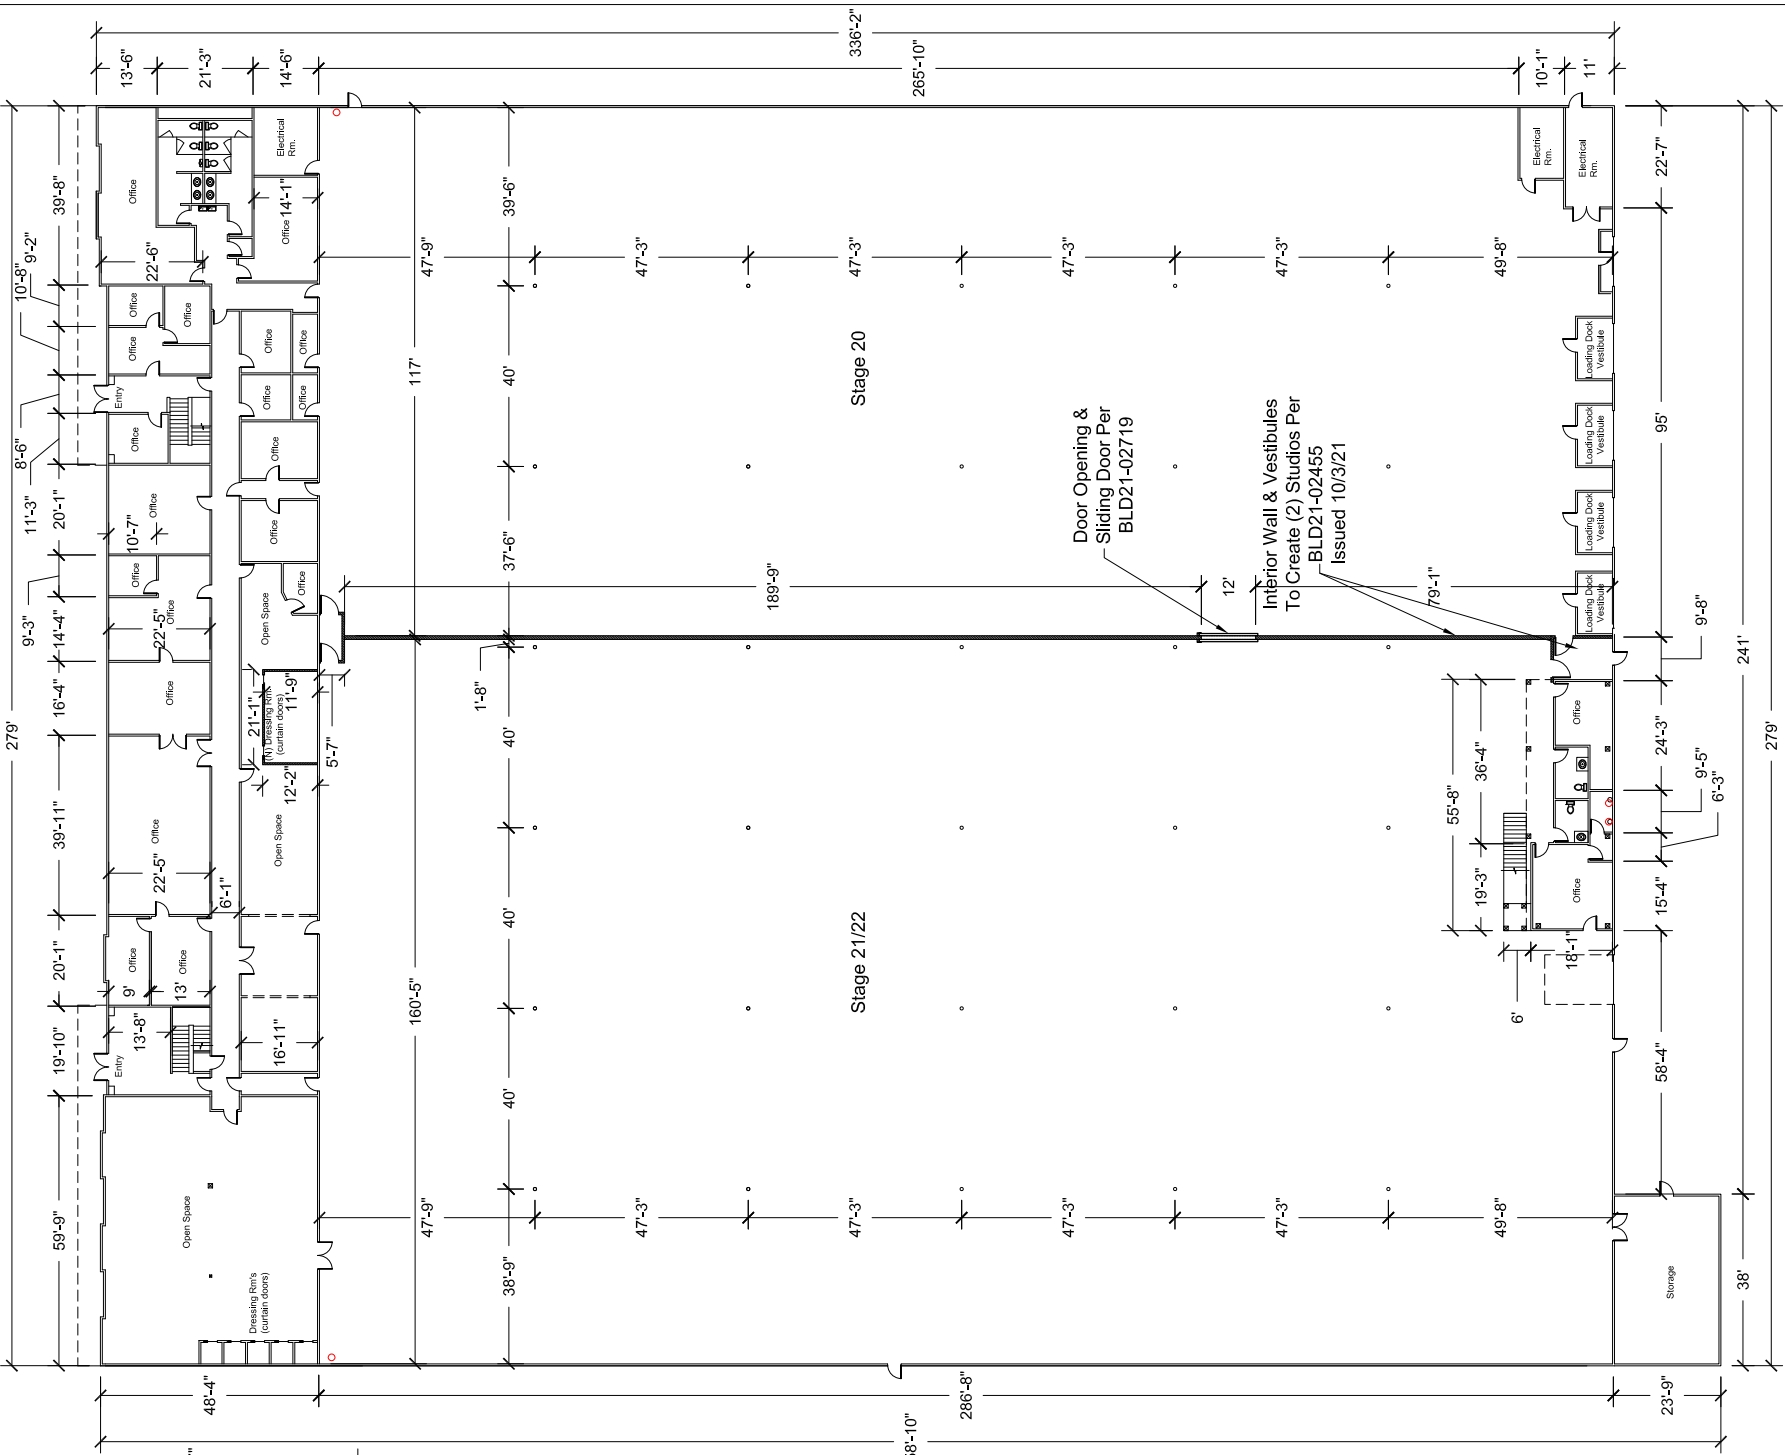

No.	Revision/Issue	Date

Project Name and Address  
**Motion Picture**  
 Santa Clarita Studios  
 28210 Ave Stanford  
 Valencia, CA 91355

Project	OCCUPANCY/T.I.
Date	09/25/21
Scale	1" = 20'-0"

Sheet  
**A2**

**2 Office Mezzanine Floor Plan**  
 Scale: 1" = 20'-0"  
 A1

**3 Stage Office Mezzanine Floor Plan**  
 Scale: 1" = 20'-0"  
 A1