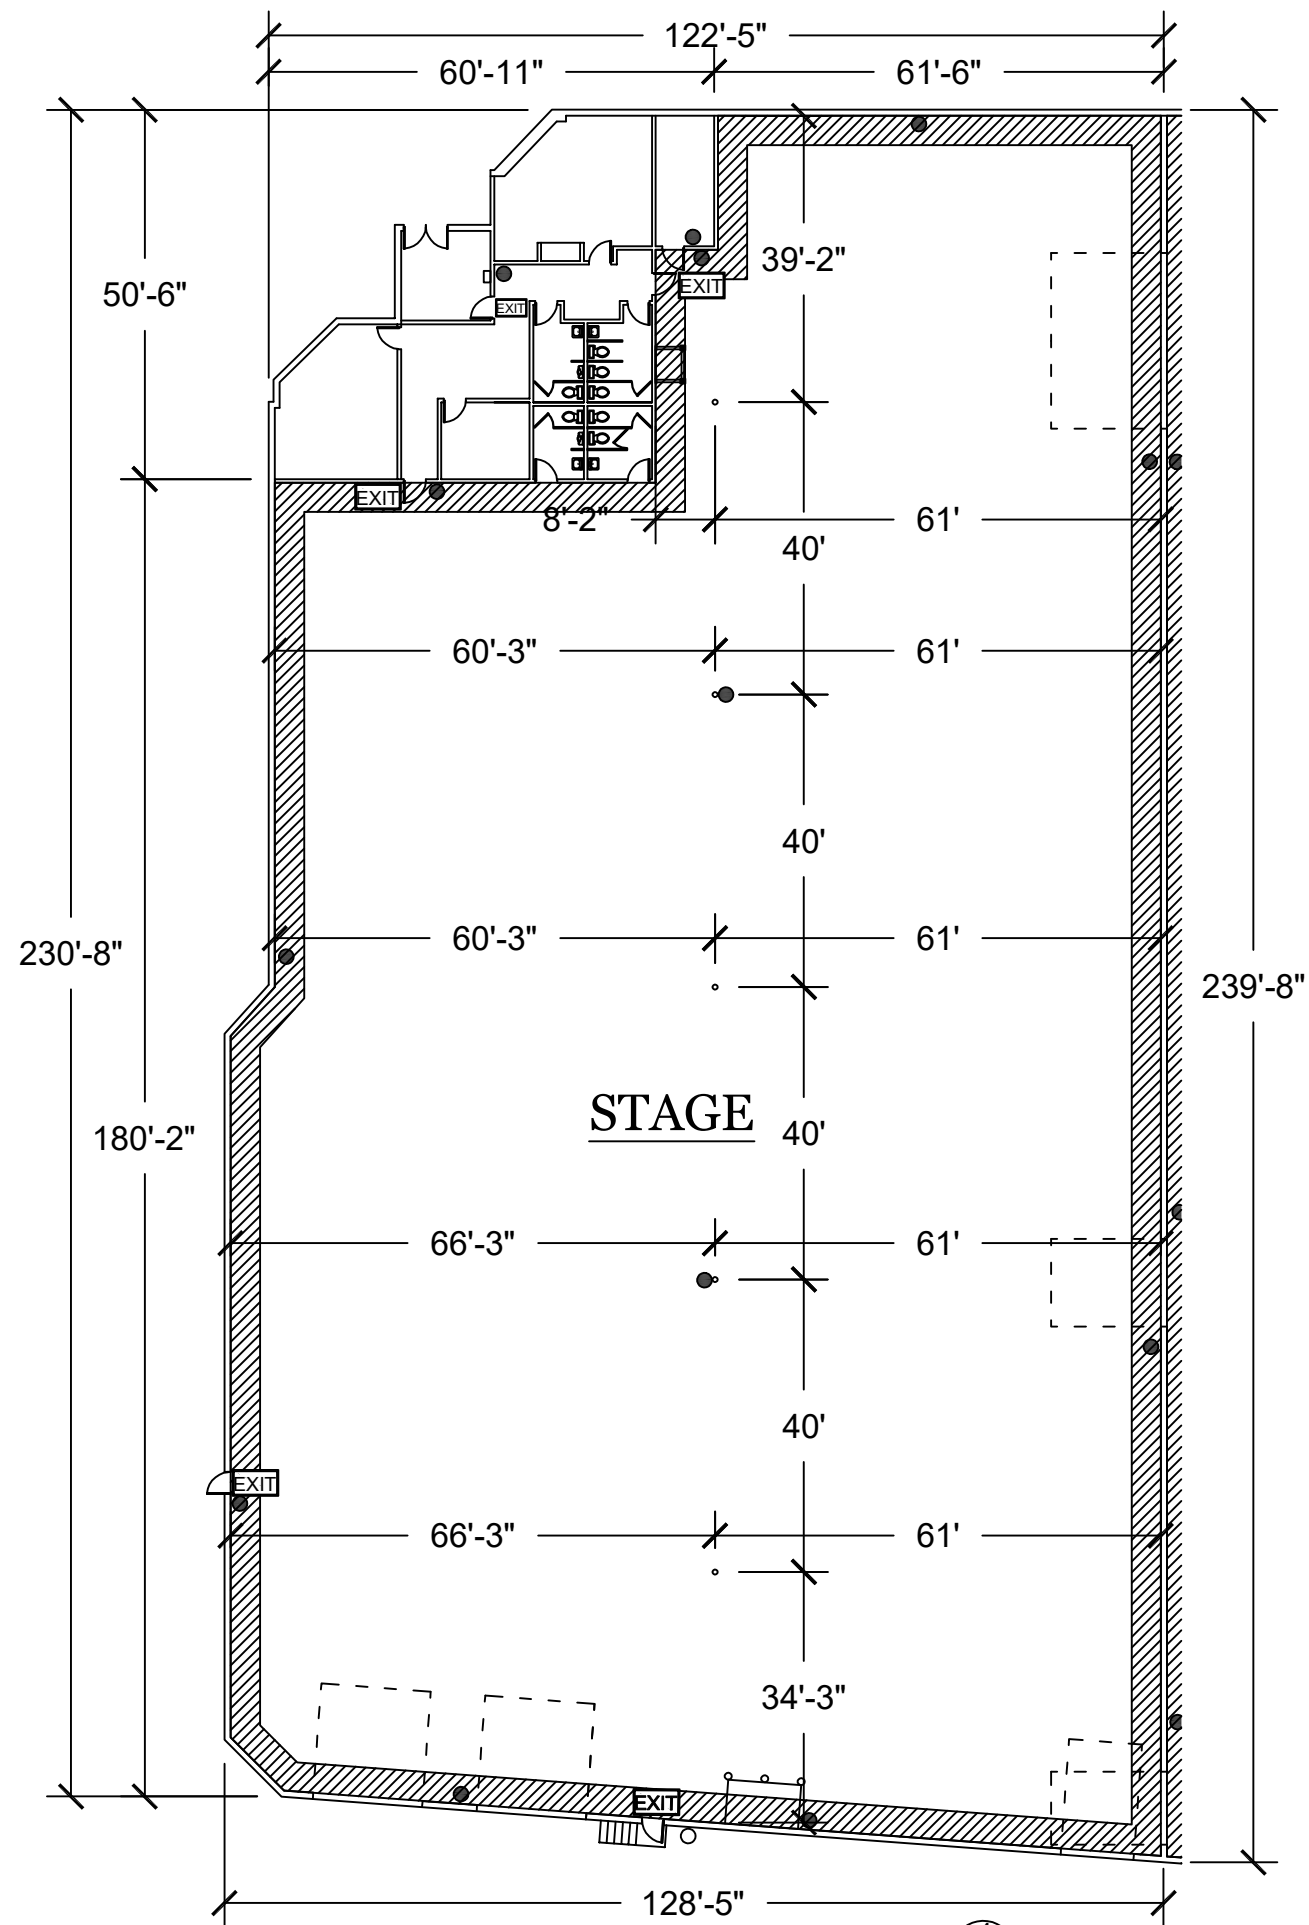

2 Overall Plan - Office  
A2 Dimension

1 Overall Plan - Stage  
A2 Dimension

General Notes

No.	Revision/Issue	Date

**SCS**  
Santa Clarita Studios

Project Name and Address  
27801 Ave Scott  
Valencia CA 91355

Stage - Overall Dimension

Project  
Date 06/02/22  
Scale

Sheet  
**A2**  
Stage